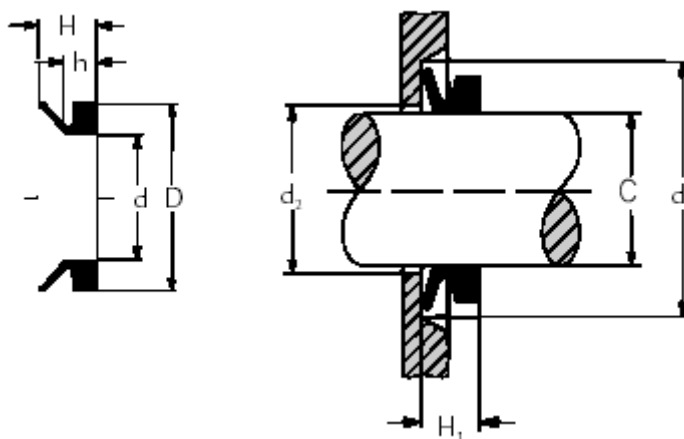

Article number: 17950170

Description: KLEE V-ring VA 50-170 NBR 60

Measures

C = 165-175

d = 153

D = 169.0

d₁ = C+24

d₂ = C+5

h = 9.0

H = 14.5

H₁ = 12 +/- 1,8